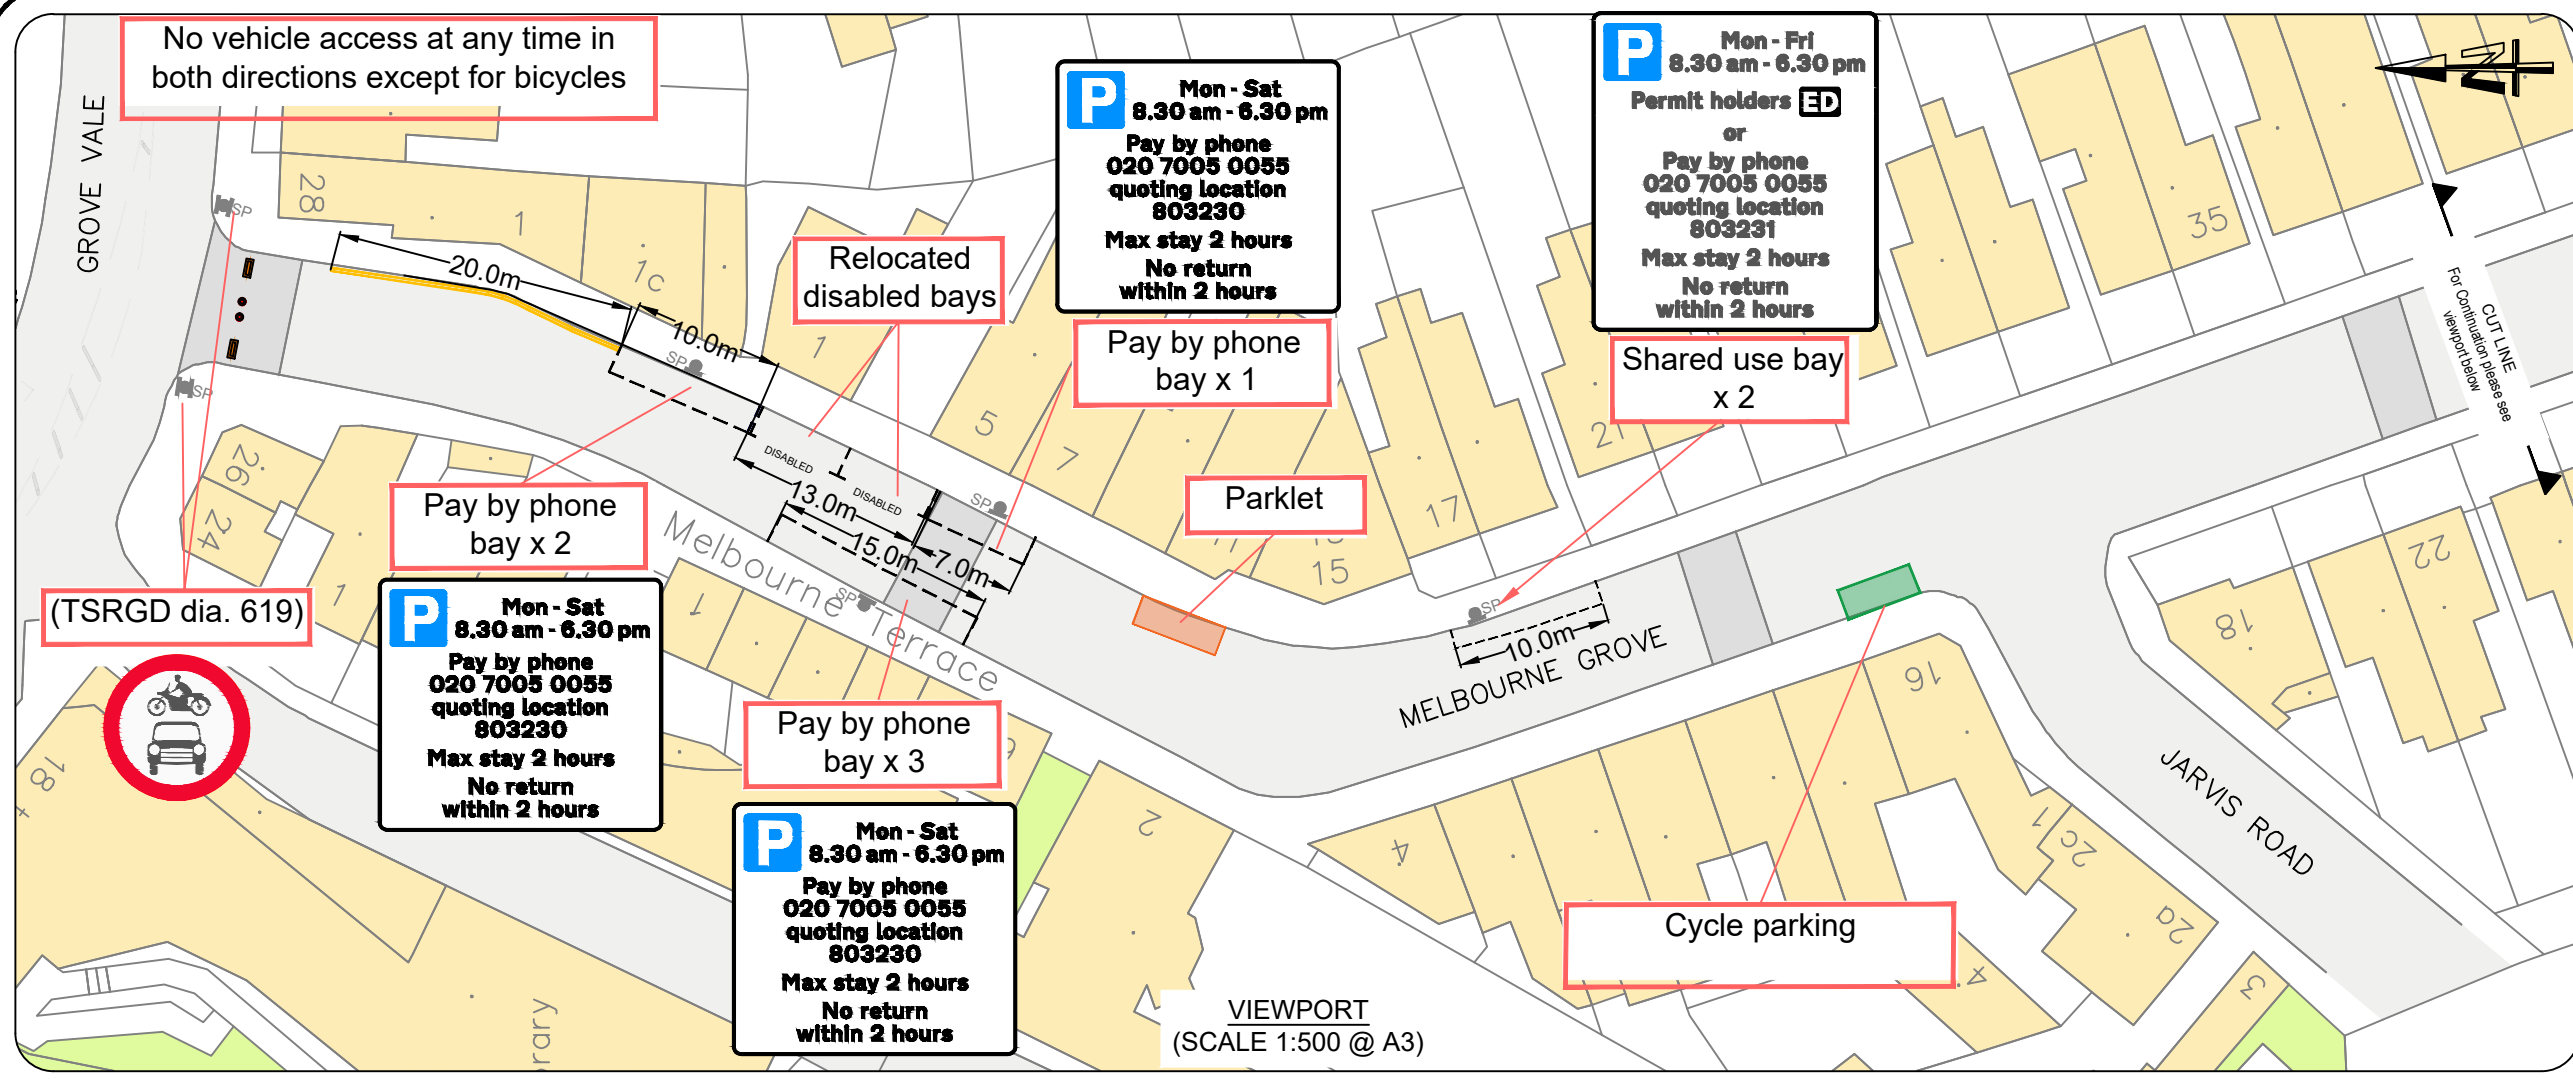

# MELBOURNE GROVE NORTH PERMANENT

**KEY**

- Planter box
- Bollard
- Sign on existing sign post
- Yellow road markings to be made permanent
- White road markings to be made permanent

REV	DATE	REVISION DESCRIPTION / DETAILS	DRN BY	CHKD BY	APRVD BY
0	18/08/22	FIRST ISSUE	SA	ID	BL